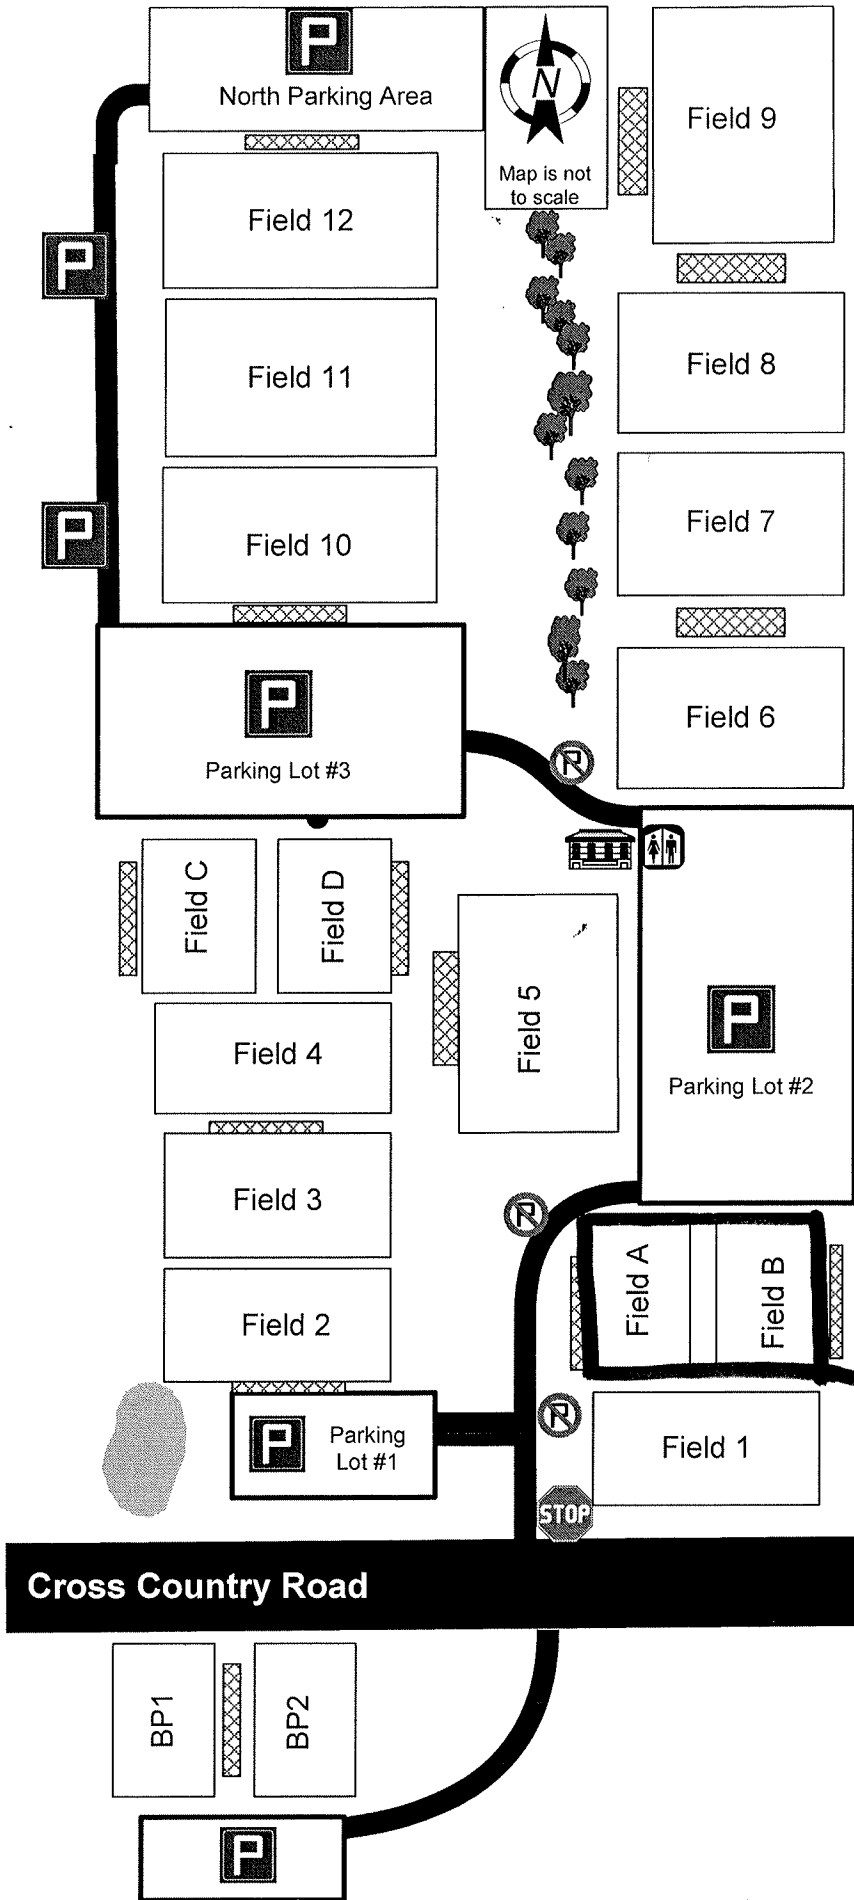

Reddan Soccer Park

Vancouver's Premier Soccer Complex

The Reddan Soccer Park field layout is subject to change based on weather or other factors. Please visit the kiosk, just outside the bathrooms, for updates.

Pets are permitted at Reddan Soccer Park but must be on a leash and their waste properly disposed of.

Please park only in designated parking spots and not on the grass.

Carry-ins are welcome at Reddan Soccer Park.

The Reddan Soccer Park staff kindly asks that you not litter.

Enjoy your visit to Reddan Soccer Park!

FIELD 13